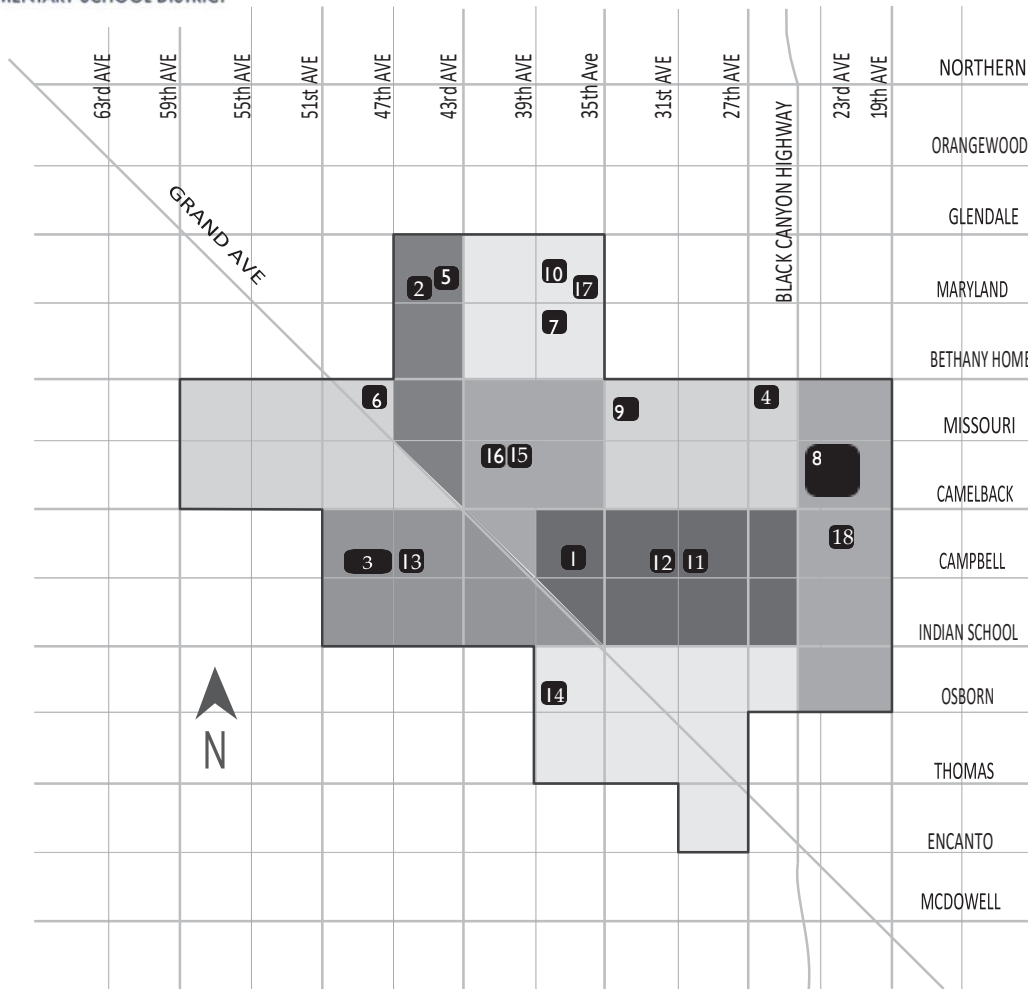

School Attendance Areas 2023-2024

1. Alhambra District Office, 602.336.2920 4510 N. 37th Avenue, Phoenix, AZ 85019 2. Alhambra Family Resource Center, 602.242.5828 4432 W. Maryland Avenue, Phoenix, AZ 85301 3. Alhambra Preschool Academy, 602.246.5155 4730 W. Campbell Avenue, Phoenix, AZ 85031 4. Alhambra Traditional School, K-8*, 602.484.8816 5725 N. 27th Avenue, Phoenix, AZ 85017 5. Barcelona Elementary School, K-8, 623.842.8616 6530 N. 44th Avenue, Glendale, AZ 85301 6. Carol G. Peck School, K-8, 623.842.3889 5810 N. 49th Avenue, Glendale, AZ 85301 7. Catalina Ventura School, K-8, 602.841.7445 6331 N. 39th Avenue, Phoenix, AZ 85019 8. Choice Learning Academy 6-8, 602.246.0699 5330 N. 23rd Avenue, Phoenix, AZ 85015 9. Cordova Elementary School, Pre K-8, 602.841.0704 5631 N. 35th Avenue, Phoenix, AZ 85017	10. Global Academy of Phoenix, K-8*, 602.336.2202 6615 N. 39th Avenue, Phoenix, AZ 85019 11. Granada Elementary School - East Campus, 5-8, 602.589.0110 3022 W. Campbell Avenue, Phoenix, AZ 85017 12. Granada Elementary School - West Campus, Pre K-4, 602.841.1403 3232 W. Campbell Avenue, Phoenix, AZ 85017 13. James W. Rice Elementary School, K-8, 623.848.8420 4530 W. Campbell Avenue, Phoenix, AZ 85031 14. Madrid Neighborhood School, K-8, 602.336.2280 3736 W. Osborn Road, Phoenix, AZ 85019 15. Sevilla Elementary School - East Campus, Pre K-4, 602.242.0281 3801 W. Missouri Avenue, Phoenix, AZ 85019 16. Sevilla Elementary School - West Campus, 5-8, 602.347.0232 3851 W. Missouri Avenue, Phoenix, AZ 85019 17. Valencia Newcomer School, K-8**, 602.336.2283 3802 W. Maryland Avenue, Phoenix, AZ 85019 18. Westwood Elementary School, Pre K-5, 602.242.2442 4711 N. 23rd Avenue, Phoenix, AZ 85015

*Alhambra Traditional School (ATS), and Global Academy of Phoenix (GAP) are schools of choice and do not have specified boundaries. They accept students living within the district boundaries, as well as students from other valley school districts. **Valencia Newcomer School is a school of choice and does not have specified boundaries. Valencia accepts students who are in their first year of attending school in the United States, who test at a Pre-Emergent or Emergent level in English Proficiency, and who may have refugee or immigrant status.